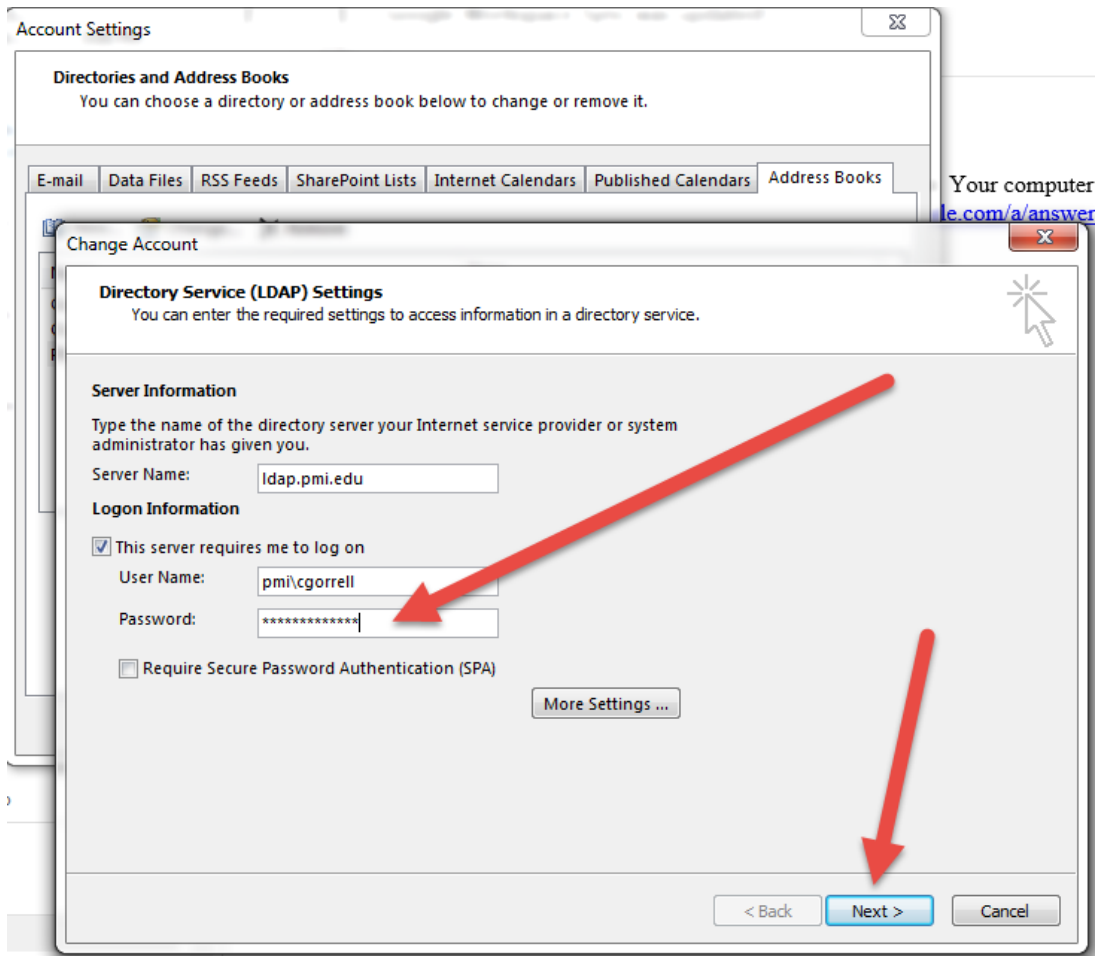

Clear the old password and have our employee type in the new password, then click Next -

Then click Finish -